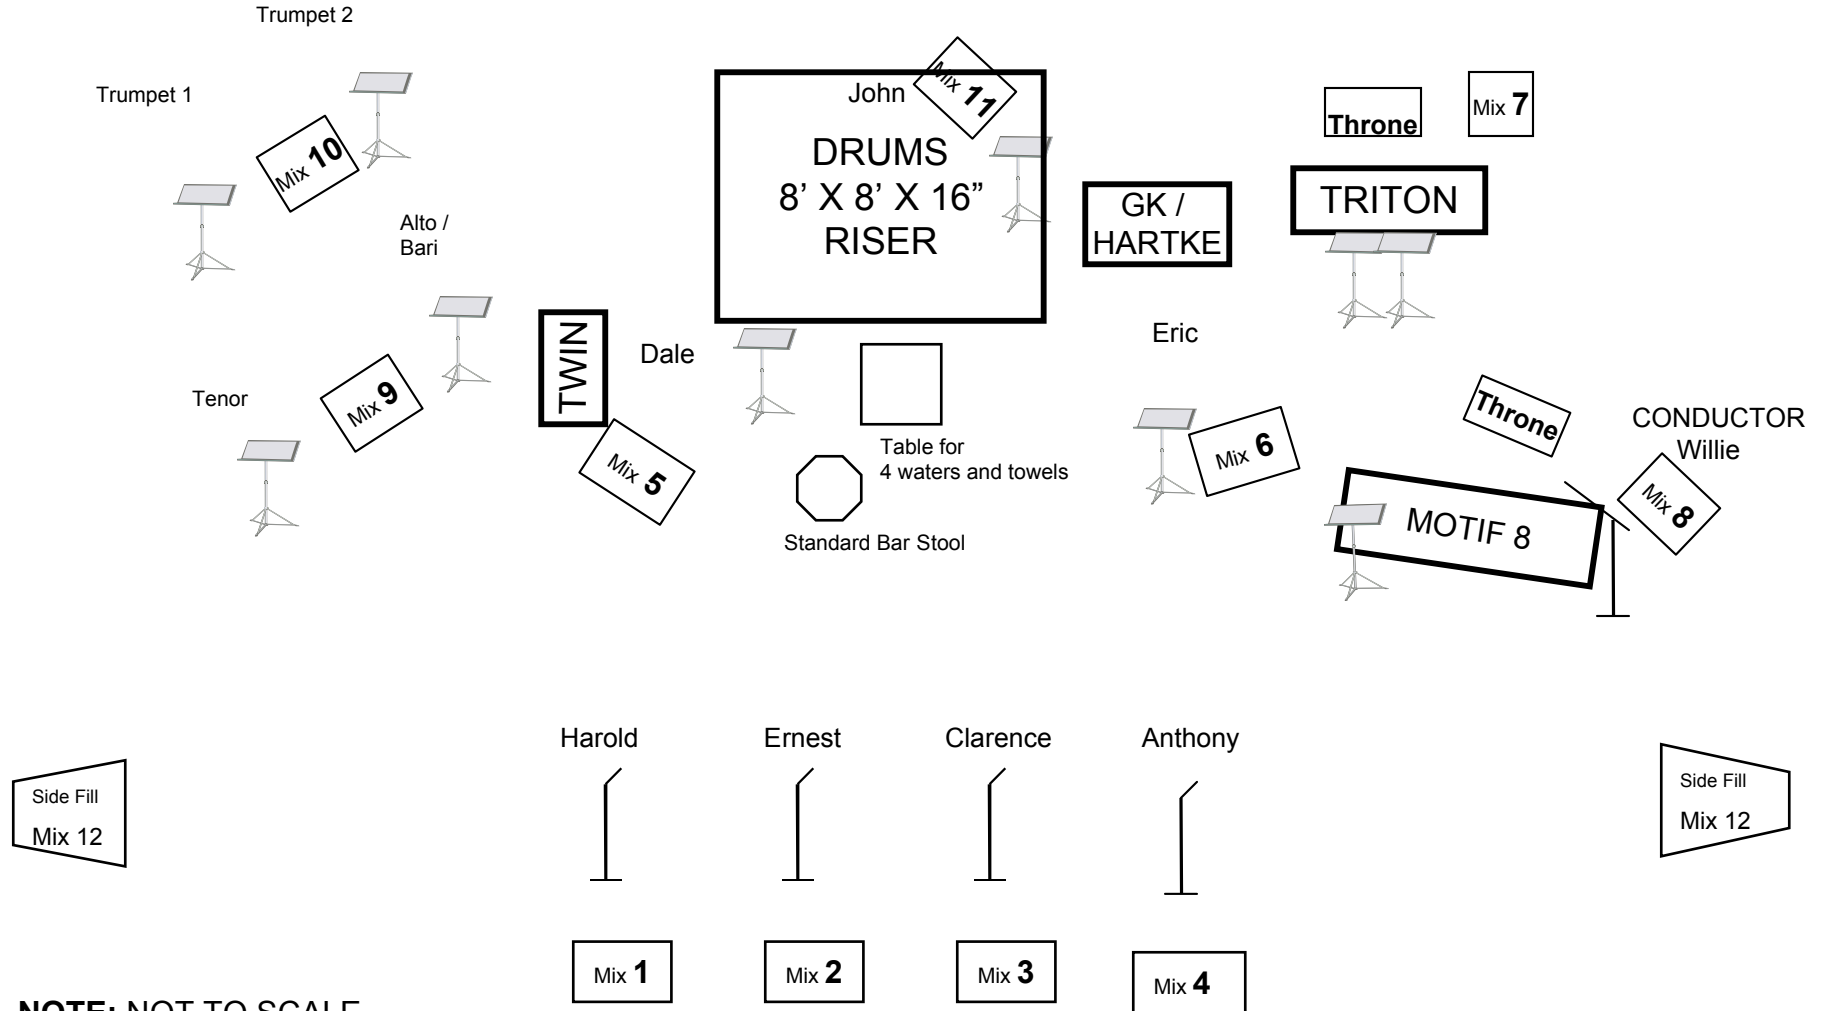

Stage Plot

LITTLE ANTHONY AND THE IMPERIALS

Rev. Feb. 2008

NOTE: NOT TO SCALE

Tech Questions : Willie Weist
732-910-2850 willieweist@yahoo.com

PLEASE CHECK FOR MOST CURRENT UPDATES, GO TO:
<http://www.takefivestudios.com/lai.html>